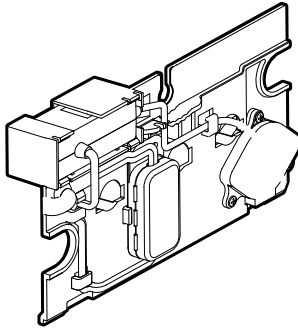

**Roca**

**EP2**

**A890102009**

|  |                   |
|--|-------------------|
|  | <b>A890090800</b> |
|  | <b>A890090020</b> |
|  | <b>A890090120</b> |
|  | <b>A890090000</b> |
|  | <b>A89009000K</b> |
|  | <b>A890090700</b> |
|  | <b>A890090100</b> |
|  | <b>A89009010K</b> |
|  | <b>A890090200</b> |

[mm]

**A****B****C****D****E****F****1****2****3**

2

2

3

4

13

14

15

16

1

2

3

4

|   | 1  | 2  | 3  | 4  |
|---|--|--|--|--|
| A diagram showing a hand hovering over a screen with a clock icon and the text "= < 30°".   | A green circular icon containing two white water droplets. | A green circular icon containing two white water droplets. | A green circular icon containing two white water droplets. | A green circular icon containing two white water droplets. |
| A diagram showing a hand hovering over a screen with a clock icon and the text "= < 12.in". | A green circular icon containing two white water droplets. |  |  |  |