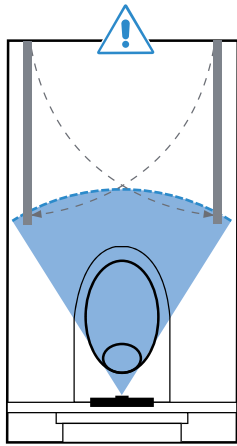

[mm]

**A****B****C****D****E****F****1****2****3**

2

2

3

4

13

14

15

16

1

2

3

4

|   | 1  | 2  | 3  | 4  |
|---|--|--|--|--|
| A diagram showing a hand hovering over a screen with a clock icon and the text "= < 30°".   | A green circular icon containing two white water droplets. | A green circular icon containing two white water droplets. | A green circular icon containing two white water droplets. | A green circular icon containing two white water droplets. |
| A diagram showing a hand hovering over a screen with a clock icon and the text "= < 12.in". | A green circular icon containing two white water droplets. |  |  |  |