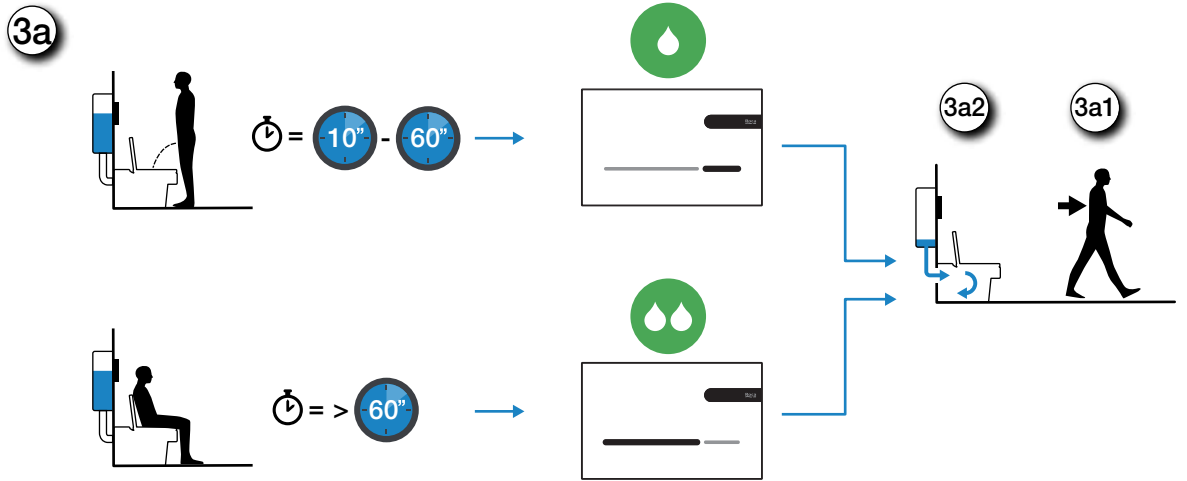

15

16

1

2

3

4

|   | 1  | 2  | 3  | 4  |
|---|--|--|--|--|
| A diagram showing a hand hovering over a screen with a clock icon and the text "= < 30°".   | A green circular icon containing two white water droplets. | A green circular icon containing two white water droplets. | A green circular icon containing two white water droplets. | A green circular icon containing two white water droplets. |
| A diagram showing a hand hovering over a screen with a clock icon and the text "= < 12.in". | A green circular icon containing two white water droplets. |  |  |  |