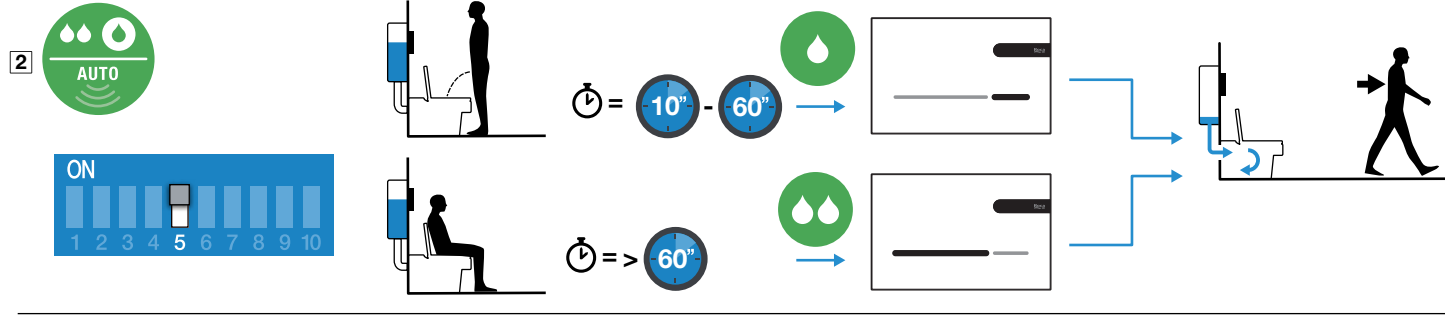

**Roca**

**EP2**

**A890102009**

|  |                   |
|--|-------------------|
|  | <b>A890090800</b> |
|  | <b>A890090020</b> |
|  | <b>A890090120</b> |
|  | <b>A890090000</b> |
|  | <b>A89009000K</b> |
|  | <b>A890090700</b> |
|  | <b>A890090100</b> |
|  | <b>A89009010K</b> |
|  | <b>A890090200</b> |

[mm]

**A****B****C****D****E****F****1****2****3**

2

2

3

4

13

14

15

16

1

2

3

4

|   | 1  | 2  | 3  | 4  |
|---|--|--|--|--|
| A diagram showing a hand hovering over a screen with a clock icon and the text "= < 30°".   | A green circular icon containing two white water droplets. | A green circular icon containing two white water droplets. | A green circular icon containing two white water droplets. | A green circular icon containing two white water droplets. |
| A diagram showing a hand hovering over a screen with a clock icon and the text "= < 12.in". | A green circular icon containing two white water droplets. |  |  |  |