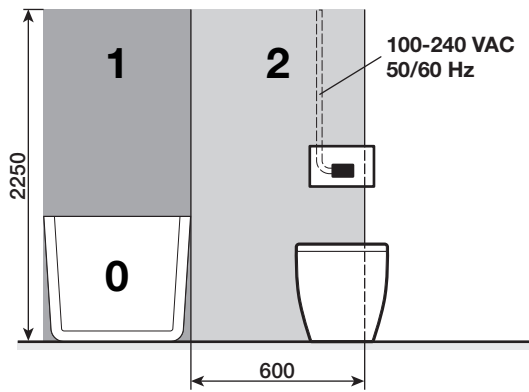

**Roca**

**EP2**

**A890102009**

|  |                   |
|--|-------------------|
|  | <b>A890090800</b> |
|  | <b>A890090020</b> |
|  | <b>A890090120</b> |
|  | <b>A890090000</b> |
|  | <b>A89009000K</b> |
|  | <b>A890090700</b> |
|  | <b>A890090100</b> |
|  | <b>A89009010K</b> |
|  | <b>A890090200</b> |

[mm]

**A****B****C****D****E****F****1****2****3**

2

2

3

4

13

14

15

16

1

2

3

4

|   | 1  | 2  | 3  | 4  |
|---|--|--|--|--|
| A diagram showing a hand hovering over a screen with a clock icon and the text "= < 30°".   | A green circular icon containing two white water droplets. | A green circular icon containing two white water droplets. | A green circular icon containing two white water droplets. | A green circular icon containing two white water droplets. |
| A diagram showing a hand hovering over a screen with a clock icon and the text "= < 12.in". | A green circular icon containing two white water droplets. |  |  |  |