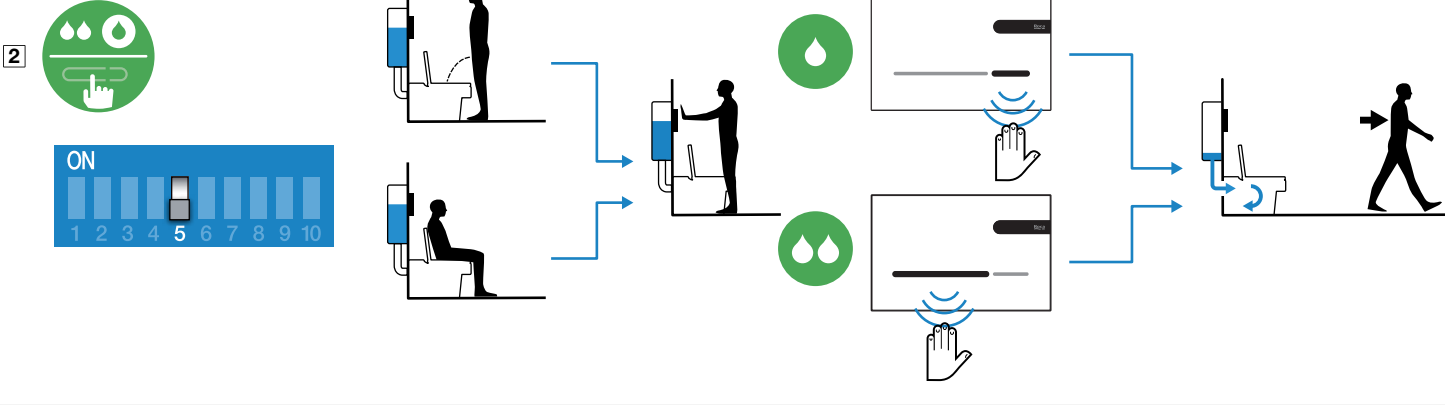

**Roca**

**EP2**

**A890102009**

|  |                   |
|--|-------------------|
|  | <b>A890090800</b> |
|  | <b>A890090020</b> |
|  | <b>A890090120</b> |
|  | <b>A890090000</b> |
|  | <b>A89009000K</b> |
|  | <b>A890090700</b> |
|  | <b>A890090100</b> |
|  | <b>A89009010K</b> |
|  | <b>A890090200</b> |

[mm]

**A****B****C****D****E****F****1****2****3**

2

2

3

4

13

14

15

16

1

2

3

4

|   | 1  | 2  | 3  | 4  |
|---|--|--|--|--|
| A diagram showing a hand hovering over a screen with a clock icon and the text "= < 30°".   | A green circular icon containing two white water droplets. | A green circular icon containing two white water droplets. | A green circular icon containing two white water droplets. | A green circular icon containing two white water droplets. |
| A diagram showing a hand hovering over a screen with a clock icon and the text "= < 12.in". | A green circular icon containing two white water droplets. |  |  |  |