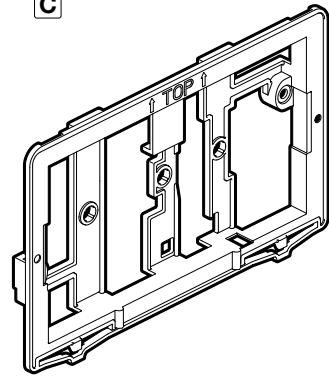

**Roca**

**EP2**

**A890102009**

|  |                   |
|--|-------------------|
|  | <b>A890090800</b> |
|  | <b>A890090020</b> |
|  | <b>A890090120</b> |
|  | <b>A890090000</b> |
|  | <b>A89009000K</b> |
|  | <b>A890090700</b> |
|  | <b>A890090100</b> |
|  | <b>A89009010K</b> |
|  | <b>A890090200</b> |

[mm]

**A****B****C****D****E****F****1****2****3**

2

2

3

4

13

14

15

16

1

2

3

4

|   | 1  | 2  | 3  | 4  |
|---|--|--|--|--|
| A diagram showing a hand hovering over a screen with a clock icon and the text "= < 30°".   | A green circular icon containing two white water droplets. | A green circular icon containing two white water droplets. | A green circular icon containing two white water droplets. | A green circular icon containing two white water droplets. |
| A diagram showing a hand hovering over a screen with a clock icon and the text "= < 12.in". | A green circular icon containing two white water droplets. |  |  |  |