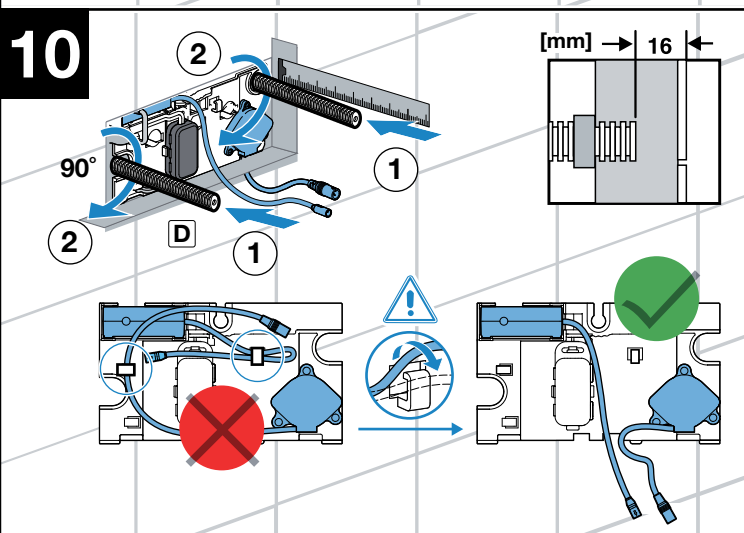

**Roca**

**EP2**

**A890102009**

|  |                   |
|--|-------------------|
|  | <b>A890090800</b> |
|  | <b>A890090020</b> |
|  | <b>A890090120</b> |
|  | <b>A890090000</b> |
|  | <b>A89009000K</b> |
|  | <b>A890090700</b> |
|  | <b>A890090100</b> |
|  | <b>A89009010K</b> |
|  | <b>A890090200</b> |

[mm]

**A****B****C****D****E****F****1****2****3**

2

2

3

4

13

14

15

16

1

2

3

4

|   | 1  | 2  | 3  | 4  |
|---|--|--|--|--|
| A diagram showing a hand hovering over a screen with a clock icon and the text "= < 30°".   | A green circular icon containing two white water droplets. | A green circular icon containing two white water droplets. | A green circular icon containing two white water droplets. | A green circular icon containing two white water droplets. |
| A diagram showing a hand hovering over a screen with a clock icon and the text "= < 12.in". | A green circular icon containing two white water droplets. |  |  |  |