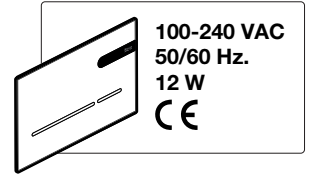

**Roca**

**EP2**

**A890102009**

|  |                   |
|--|-------------------|
|  | <b>A890090800</b> |
|  | <b>A890090020</b> |
|  | <b>A890090120</b> |
|  | <b>A890090000</b> |
|  | <b>A89009000K</b> |
|  | <b>A890090700</b> |
|  | <b>A890090100</b> |
|  | <b>A89009010K</b> |
|  | <b>A890090200</b> |

[mm]

**A****B****C****D****E****F****1****2****3**

2

2

3

4

13

14

15

16

1

2

3

4

|   | 1  | 2  | 3  | 4  |
|---|--|--|--|--|
| A diagram showing a hand hovering over a screen with a clock icon and the text "= < 30°".   | A green circular icon containing two white water droplets. | A green circular icon containing two white water droplets. | A green circular icon containing two white water droplets. | A green circular icon containing two white water droplets. |
| A diagram showing a hand hovering over a screen with a clock icon and the text "= < 12.in". | A green circular icon containing two white water droplets. |  |  |  |