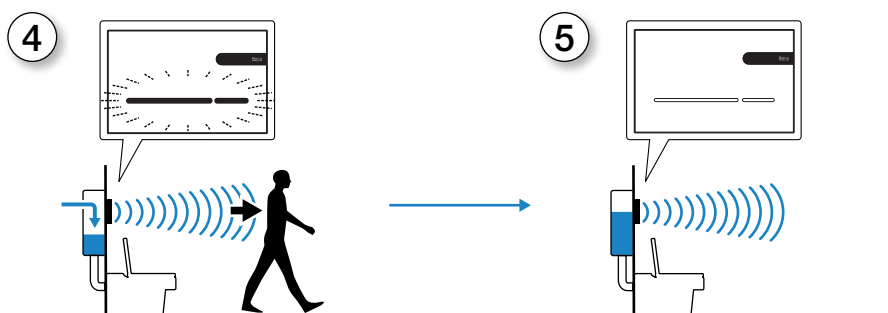

15

16

1

2

3

4

|   | 1  | 2  | 3  | 4  |
|---|--|--|--|--|
| A diagram showing a hand hovering over a screen with a clock icon and the text "= < 30°".   | A green circular icon containing two white water droplets. | A green circular icon containing two white water droplets. | A green circular icon containing two white water droplets. | A green circular icon containing two white water droplets. |
| A diagram showing a hand hovering over a screen with a clock icon and the text "= < 12.in". | A green circular icon containing two white water droplets. |  |  |  |