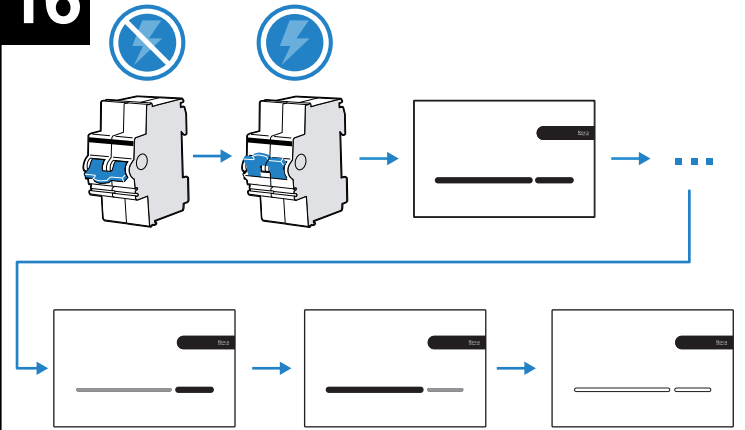

[mm]

**A****B****C****D****E****F****1****2****3**

2

2

3

4

13

14

15

16

1

2

3

4

|   | 1  | 2  | 3  | 4  |
|---|--|--|--|--|
| A diagram showing a hand hovering over a screen with a clock icon and the text "= < 30°".   | A green circular icon containing two white water droplets. | A green circular icon containing two white water droplets. | A green circular icon containing two white water droplets. | A green circular icon containing two white water droplets. |
| A diagram showing a hand hovering over a screen with a clock icon and the text "= < 12.in". | A green circular icon containing two white water droplets. |  |  |  |