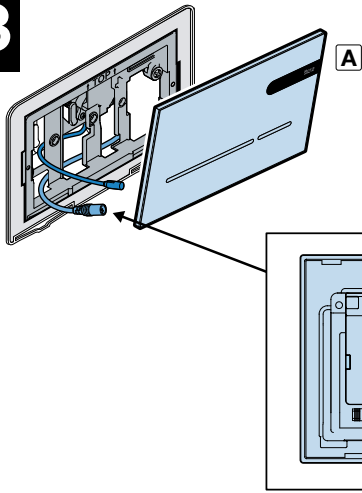

[mm]

**A****B****C****D****E****F****1****2****3**

2

2

3

4

13

14

15

16

1

2

3

4

|   | 1  | 2  | 3  | 4  |
|---|--|--|--|--|
| A diagram showing a hand hovering over a screen with a clock icon and the text "= < 30°".   | A green circular icon containing two white water droplets. | A green circular icon containing two white water droplets. | A green circular icon containing two white water droplets. | A green circular icon containing two white water droplets. |
| A diagram showing a hand hovering over a screen with a clock icon and the text "= < 12.in". | A green circular icon containing two white water droplets. |  |  |  |