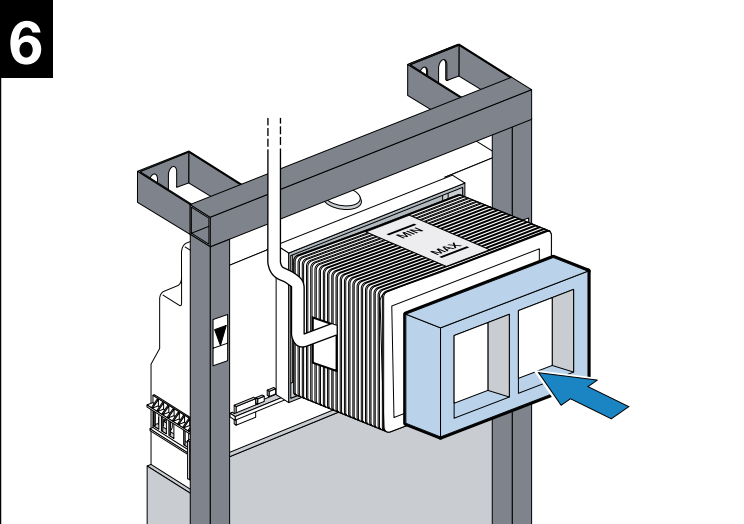

[mm]

**A****B****C****D****E****F****1****2****3**

2

2

3

4

13

14

15

16

1

2

3

4

|   | 1  | 2  | 3  | 4  |
|---|--|--|--|--|
| A diagram showing a hand hovering over a screen with a clock icon and the text "= < 30°".   | A green circular icon containing two white water droplets. | A green circular icon containing two white water droplets. | A green circular icon containing two white water droplets. | A green circular icon containing two white water droplets. |
| A diagram showing a hand hovering over a screen with a clock icon and the text "= < 12.in". | A green circular icon containing two white water droplets. |  |  |  |