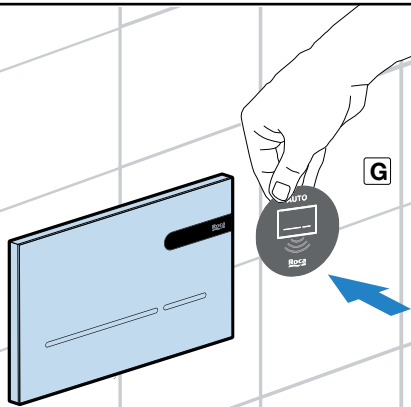

[mm]

**A****B****C****D****E****F****1****2****3**

2

2

3

4

13

14

15

16

1

2

3

4

|   | 1  | 2  | 3  | 4  |
|---|--|--|--|--|
| A diagram showing a hand hovering over a screen with a clock icon and the text "= < 30°".   | A green circular icon containing two white water droplets. | A green circular icon containing two white water droplets. | A green circular icon containing two white water droplets. | A green circular icon containing two white water droplets. |
| A diagram showing a hand hovering over a screen with a clock icon and the text "= < 12.in". | A green circular icon containing two white water droplets. |  |  |  |