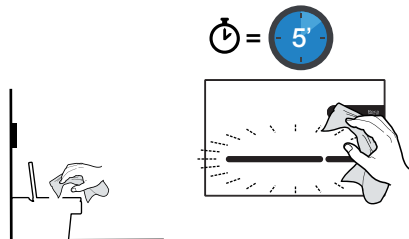

15

16

1

2

3

4

|   | 1  | 2  | 3  | 4  |
|---|--|--|--|--|
| A diagram showing a hand hovering over a screen with a clock icon and the text "= < 30°".   | A green circular icon containing two white water droplets. | A green circular icon containing two white water droplets. | A green circular icon containing two white water droplets. | A green circular icon containing two white water droplets. |
| A diagram showing a hand hovering over a screen with a clock icon and the text "= < 12.in". | A green circular icon containing two white water droplets. |  |  |  |