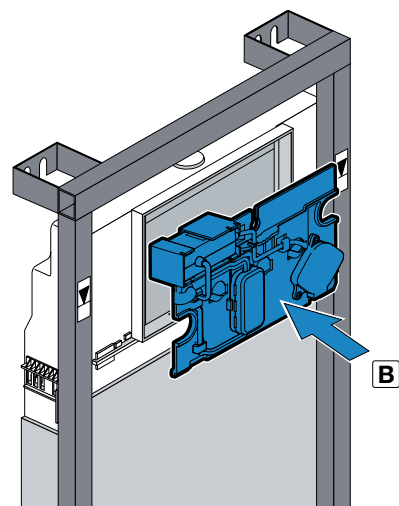

[mm]

**A****B****C****D****E****F****1****2****3**

2

2

3

4

13

14

15

16

1

2

3

4

|   | 1  | 2  | 3  | 4  |
|---|--|--|--|--|
| A diagram showing a hand hovering over a screen with a clock icon and the text "= < 30°".   | A green circular icon containing two white water droplets. | A green circular icon containing two white water droplets. | A green circular icon containing two white water droplets. | A green circular icon containing two white water droplets. |
| A diagram showing a hand hovering over a screen with a clock icon and the text "= < 12.in". | A green circular icon containing two white water droplets. |  |  |  |