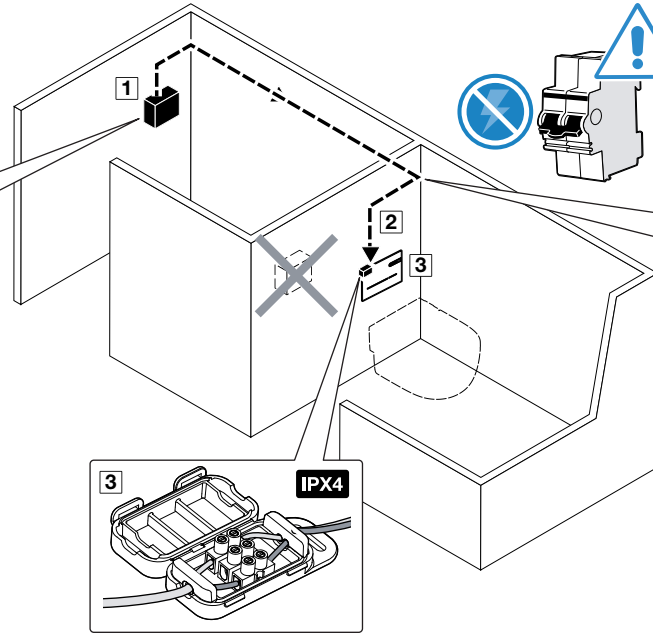

**Roca**

**EP2**

**A890102009**

|  |                   |
|--|-------------------|
|  | <b>A890090800</b> |
|  | <b>A890090020</b> |
|  | <b>A890090120</b> |
|  | <b>A890090000</b> |
|  | <b>A89009000K</b> |
|  | <b>A890090700</b> |
|  | <b>A890090100</b> |
|  | <b>A89009010K</b> |
|  | <b>A890090200</b> |

[mm]

**A****B****C****D****E****F****1****2****3**

2

2

3

4

13

14

15

16

1

2

3

4

|   | 1  | 2  | 3  | 4  |
|---|--|--|--|--|
| A diagram showing a hand hovering over a screen with a clock icon and the text "= < 30°".   | A green circular icon containing two white water droplets. | A green circular icon containing two white water droplets. | A green circular icon containing two white water droplets. | A green circular icon containing two white water droplets. |
| A diagram showing a hand hovering over a screen with a clock icon and the text "= < 12.in". | A green circular icon containing two white water droplets. |  |  |  |