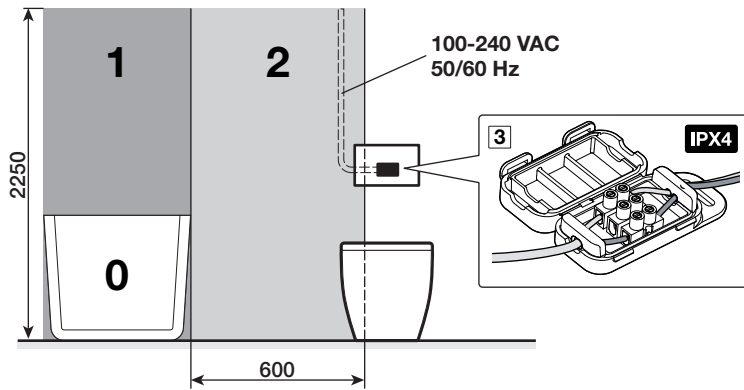

**Roca**

**EP2**

**A890102009**

|  |                   |
|--|-------------------|
|  | <b>A890090800</b> |
|  | <b>A890090020</b> |
|  | <b>A890090120</b> |
|  | <b>A890090000</b> |
|  | <b>A89009000K</b> |
|  | <b>A890090700</b> |
|  | <b>A890090100</b> |
|  | <b>A89009010K</b> |
|  | <b>A890090200</b> |

[mm]

**A****B****C****D****E****F****1****2****3**

2

2

3

4

13

14

15

16

1

2

3

4

|   | 1  | 2  | 3  | 4  |
|---|--|--|--|--|
| A diagram showing a hand hovering over a screen with a clock icon and the text "= < 30°".   | A green circular icon containing two white water droplets. | A green circular icon containing two white water droplets. | A green circular icon containing two white water droplets. | A green circular icon containing two white water droplets. |
| A diagram showing a hand hovering over a screen with a clock icon and the text "= < 12.in". | A green circular icon containing two white water droplets. |  |  |  |