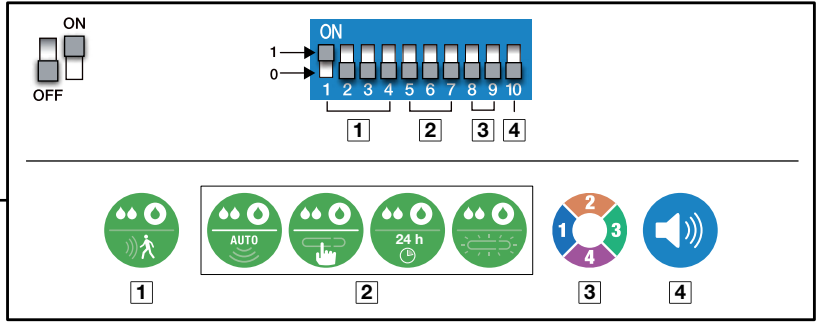

**Roca**

**EP2**

**A890102009**

|  |                   |
|--|-------------------|
|  | <b>A890090800</b> |
|  | <b>A890090020</b> |
|  | <b>A890090120</b> |
|  | <b>A890090000</b> |
|  | <b>A89009000K</b> |
|  | <b>A890090700</b> |
|  | <b>A890090100</b> |
|  | <b>A89009010K</b> |
|  | <b>A890090200</b> |

[mm]

**A****B****C****D****E****F****1****2****3**

2

2

3

4

13

14

15

16

1

2

3

4

|   | 1  | 2  | 3  | 4  |
|---|--|--|--|--|
| A diagram showing a hand hovering over a screen with a clock icon and the text "= < 30°".   | A green circular icon containing two white water droplets. | A green circular icon containing two white water droplets. | A green circular icon containing two white water droplets. | A green circular icon containing two white water droplets. |
| A diagram showing a hand hovering over a screen with a clock icon and the text "= < 12.in". | A green circular icon containing two white water droplets. |  |  |  |