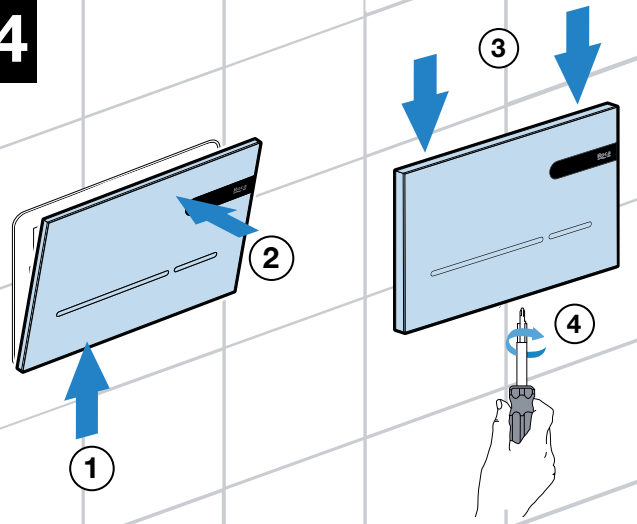

[mm]

**A****B****C****D****E****F****1****2****3**

2

2

3

4

13

14

15

16

1

2

3

4

|   | 1  | 2  | 3  | 4  |
|---|--|--|--|--|
| A diagram showing a hand hovering over a screen with a clock icon and the text "= < 30°".   | A green circular icon containing two white water droplets. | A green circular icon containing two white water droplets. | A green circular icon containing two white water droplets. | A green circular icon containing two white water droplets. |
| A diagram showing a hand hovering over a screen with a clock icon and the text "= < 12.in". | A green circular icon containing two white water droplets. |  |  |  |