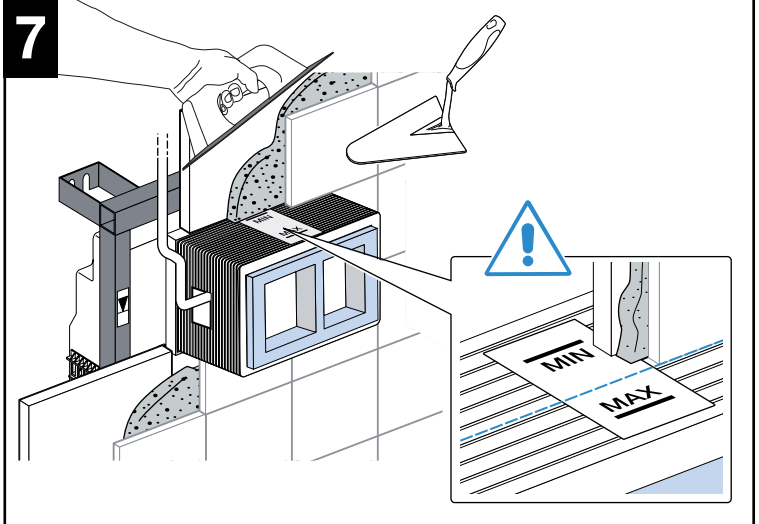

[mm]

**A****B****C****D****E****F****1****2****3**

2

2

3

4

13

14

15

16

1

2

3

4

|   | 1  | 2  | 3  | 4  |
|---|--|--|--|--|
| A diagram showing a hand hovering over a screen with a clock icon and the text "= < 30°".   | A green circular icon containing two white water droplets. | A green circular icon containing two white water droplets. | A green circular icon containing two white water droplets. | A green circular icon containing two white water droplets. |
| A diagram showing a hand hovering over a screen with a clock icon and the text "= < 12.in". | A green circular icon containing two white water droplets. |  |  |  |