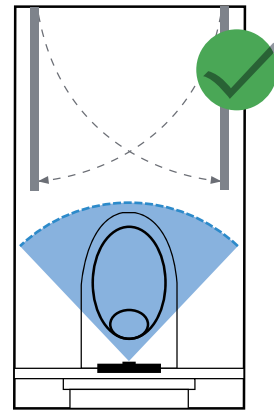

[mm]

**A****B****C****D****E****F****1****2****3**

2

2

3

4

13

14

15

16

1

2

3

4

|   | 1  | 2  | 3  | 4  |
|---|--|--|--|--|
| A diagram showing a hand hovering over a screen with a clock icon and the text "= < 30°".   | A green circular icon containing two white water droplets. | A green circular icon containing two white water droplets. | A green circular icon containing two white water droplets. | A green circular icon containing two white water droplets. |
| A diagram showing a hand hovering over a screen with a clock icon and the text "= < 12.in". | A green circular icon containing two white water droplets. |  |  |  |