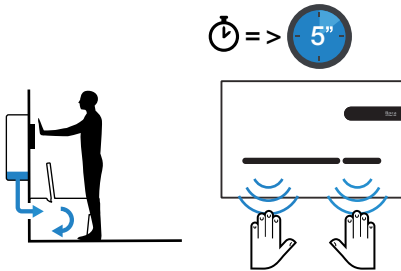

[mm]

**A****B****C****D****E****F****1****2****3**

2

2

3

4

13

14

15

16

1

2

3

4

|   | 1  | 2  | 3  | 4  |
|---|--|--|--|--|
| A diagram showing a hand hovering over a screen with a clock icon and the text "= < 30°".   | A green circular icon containing two white water droplets. | A green circular icon containing two white water droplets. | A green circular icon containing two white water droplets. | A green circular icon containing two white water droplets. |
| A diagram showing a hand hovering over a screen with a clock icon and the text "= < 12.in". | A green circular icon containing two white water droplets. |  |  |  |