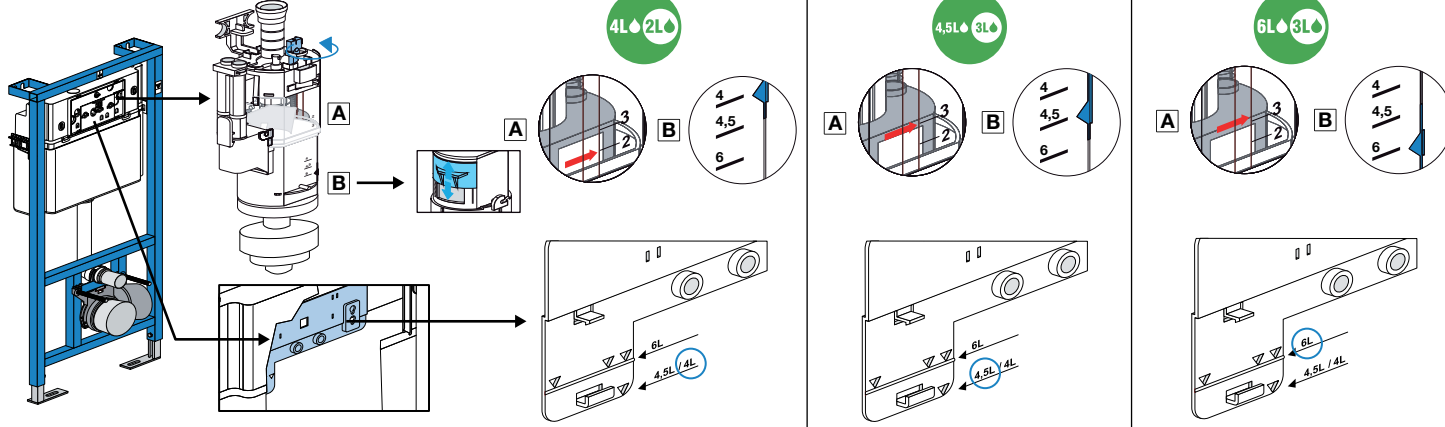

[mm]

**A****B****C****D****E****F****1****2****3**

2

2

3

4

13

14

15

16

1

2

3

4

|   | 1  | 2  | 3  | 4  |
|---|--|--|--|--|
| A diagram showing a hand hovering over a screen with a clock icon and the text "= < 30°".   | A green circular icon containing two white water droplets. | A green circular icon containing two white water droplets. | A green circular icon containing two white water droplets. | A green circular icon containing two white water droplets. |
| A diagram showing a hand hovering over a screen with a clock icon and the text "= < 12.in". | A green circular icon containing two white water droplets. |  |  |  |