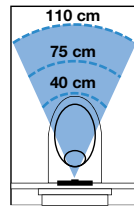

**Roca**

**EP2**

**A890102009**

|  |                   |
|--|-------------------|
|  | <b>A890090800</b> |
|  | <b>A890090020</b> |
|  | <b>A890090120</b> |
|  | <b>A890090000</b> |
|  | <b>A89009000K</b> |
|  | <b>A890090700</b> |
|  | <b>A890090100</b> |
|  | <b>A89009010K</b> |
|  | <b>A890090200</b> |

[mm]

**A****B****C****D****E****F****1****2****3**

2

2

3

4

13

14

15

16

1

2

3

4

|   | 1  | 2  | 3  | 4  |
|---|--|--|--|--|
| A diagram showing a hand hovering over a screen with a clock icon and the text "= < 30°".   | A green circular icon containing two white water droplets. | A green circular icon containing two white water droplets. | A green circular icon containing two white water droplets. | A green circular icon containing two white water droplets. |
| A diagram showing a hand hovering over a screen with a clock icon and the text "= < 12.in". | A green circular icon containing two white water droplets. |  |  |  |