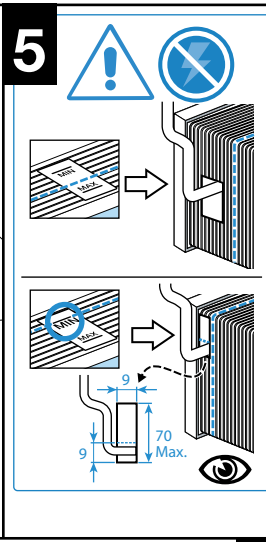

**Roca**

**EP2**

**A890102009**

|  |                   |
|--|-------------------|
|  | <b>A890090800</b> |
|  | <b>A890090020</b> |
|  | <b>A890090120</b> |
|  | <b>A890090000</b> |
|  | <b>A89009000K</b> |
|  | <b>A890090700</b> |
|  | <b>A890090100</b> |
|  | <b>A89009010K</b> |
|  | <b>A890090200</b> |

[mm]

**A****B****C****D****E****F****1****2****3**

2

2

3

4

13

14

15

16

1

2

3

4

|   | 1  | 2  | 3  | 4  |
|---|--|--|--|--|
| A diagram showing a hand hovering over a screen with a clock icon and the text "= < 30°".   | A green circular icon containing two white water droplets. | A green circular icon containing two white water droplets. | A green circular icon containing two white water droplets. | A green circular icon containing two white water droplets. |
| A diagram showing a hand hovering over a screen with a clock icon and the text "= < 12.in". | A green circular icon containing two white water droplets. |  |  |  |