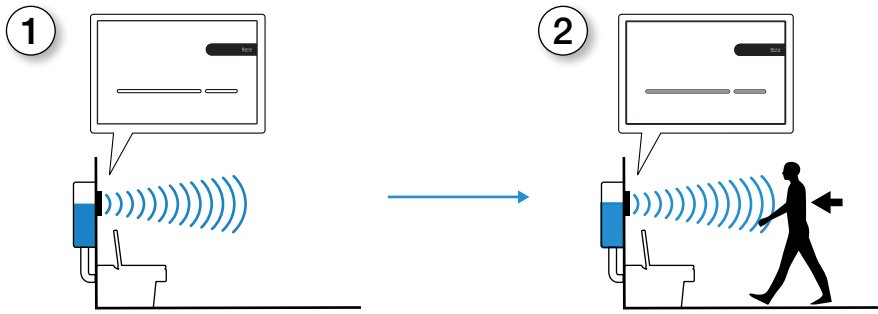

15

16

1

2

3

4

|   | 1  | 2  | 3  | 4  |
|---|--|--|--|--|
| A diagram showing a hand hovering over a screen with a clock icon and the text "= < 30°".   | A green circular icon containing two white water droplets. | A green circular icon containing two white water droplets. | A green circular icon containing two white water droplets. | A green circular icon containing two white water droplets. |
| A diagram showing a hand hovering over a screen with a clock icon and the text "= < 12.in". | A green circular icon containing two white water droplets. |  |  |  |