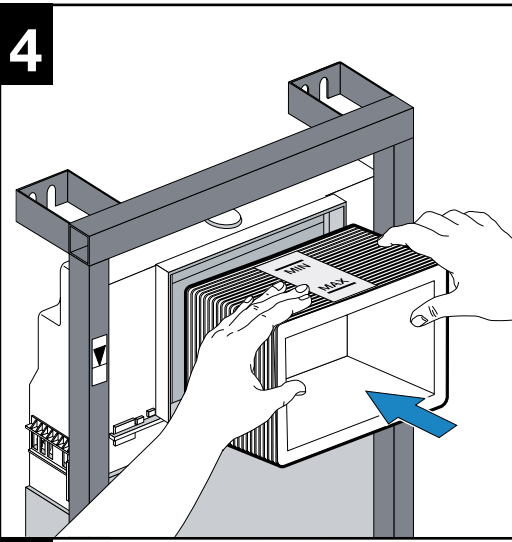

[mm]

**A****B****C****D****E****F****1****2****3**

2

2

3

4

13

14

15

16

1

2

3

4

|   | 1  | 2  | 3  | 4  |
|---|--|--|--|--|
| A diagram showing a hand hovering over a screen with a clock icon and the text "= < 30°".   | A green circular icon containing two white water droplets. | A green circular icon containing two white water droplets. | A green circular icon containing two white water droplets. | A green circular icon containing two white water droplets. |
| A diagram showing a hand hovering over a screen with a clock icon and the text "= < 12.in". | A green circular icon containing two white water droplets. |  |  |  |