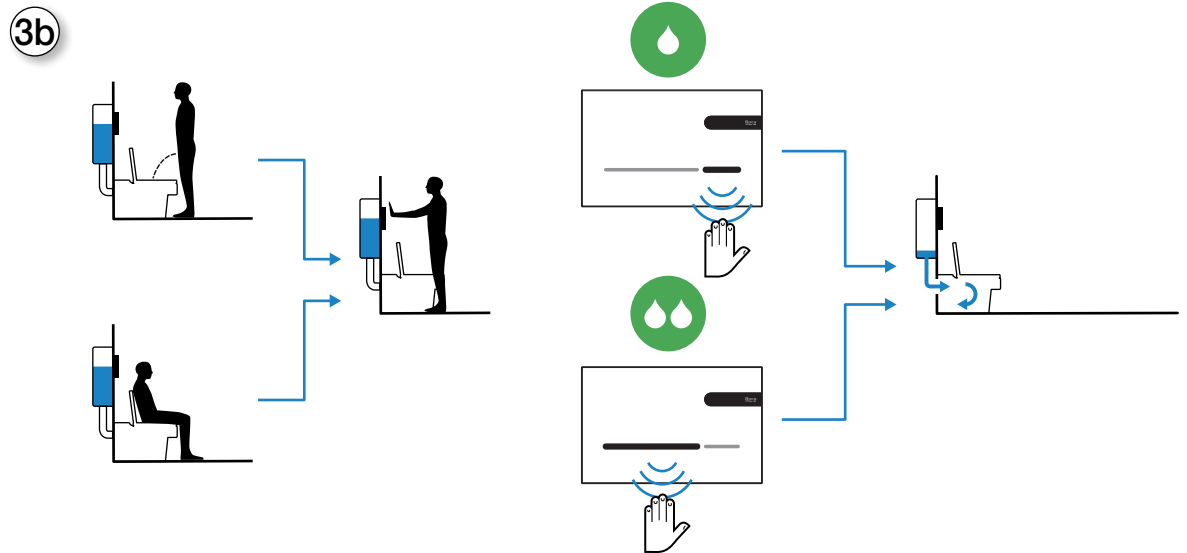

15

16

1

2

3

4

|   | 1  | 2  | 3  | 4  |
|---|--|--|--|--|
| A diagram showing a hand hovering over a screen with a clock icon and the text "= < 30°".   | A green circular icon containing two white water droplets. | A green circular icon containing two white water droplets. | A green circular icon containing two white water droplets. | A green circular icon containing two white water droplets. |
| A diagram showing a hand hovering over a screen with a clock icon and the text "= < 12.in". | A green circular icon containing two white water droplets. |  |  |  |