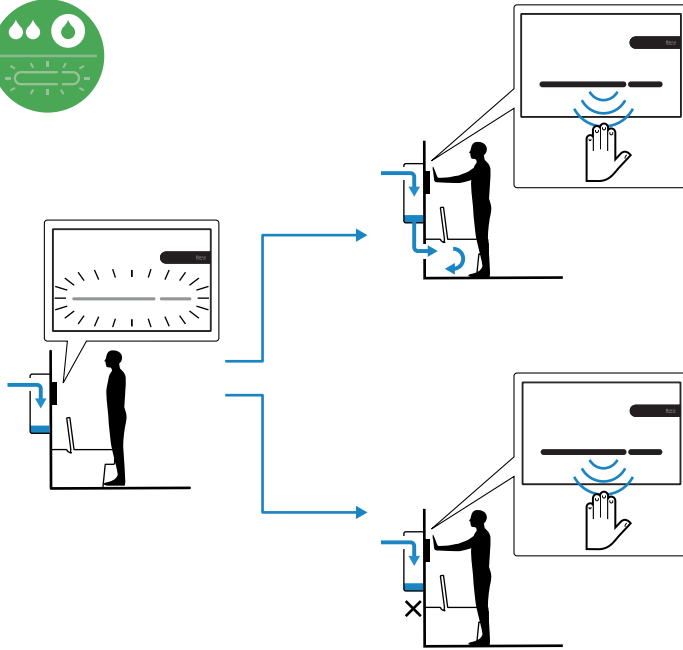

[mm]

**A****B****C****D****E****F****1****2****3**

2

2

3

4

13

14

15

16

1

2

3

4

|   | 1  | 2  | 3  | 4  |
|---|--|--|--|--|
| A diagram showing a hand hovering over a screen with a clock icon and the text "= < 30°".   | A green circular icon containing two white water droplets. | A green circular icon containing two white water droplets. | A green circular icon containing two white water droplets. | A green circular icon containing two white water droplets. |
| A diagram showing a hand hovering over a screen with a clock icon and the text "= < 12.in". | A green circular icon containing two white water droplets. |  |  |  |