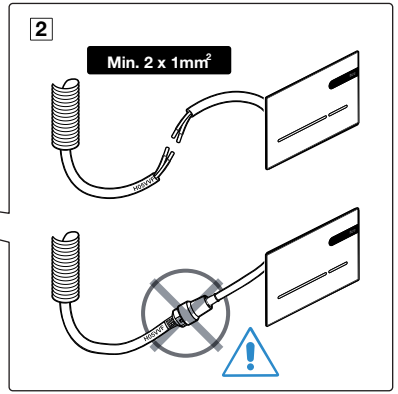

[mm]

**A****B****C****D****E****F****1****2****3**

2

2

3

4

13

14

15

16

1

2

3

4

|   | 1  | 2  | 3  | 4  |
|---|--|--|--|--|
| A diagram showing a hand hovering over a screen with a clock icon and the text "= < 30°".   | A green circular icon containing two white water droplets. | A green circular icon containing two white water droplets. | A green circular icon containing two white water droplets. | A green circular icon containing two white water droplets. |
| A diagram showing a hand hovering over a screen with a clock icon and the text "= < 12.in". | A green circular icon containing two white water droplets. |  |  |  |