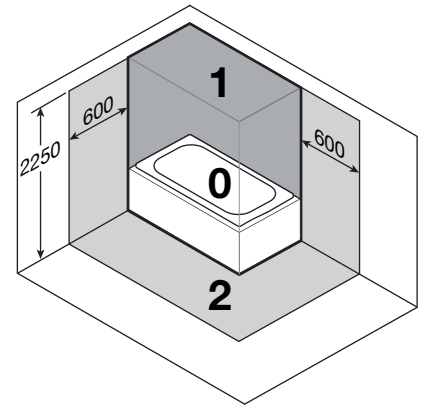

**Roca**

**EP2**

**A890102009**

|  |                   |
|--|-------------------|
|  | <b>A890090800</b> |
|  | <b>A890090020</b> |
|  | <b>A890090120</b> |
|  | <b>A890090000</b> |
|  | <b>A89009000K</b> |
|  | <b>A890090700</b> |
|  | <b>A890090100</b> |
|  | <b>A89009010K</b> |
|  | <b>A890090200</b> |

[mm]

**A****B****C****D****E****F****1****2****3**

2

2

3

4

13

14

15

16

1

2

3

4

|   | 1  | 2  | 3  | 4  |
|---|--|--|--|--|
| A diagram showing a hand hovering over a screen with a clock icon and the text "= < 30°".   | A green circular icon containing two white water droplets. | A green circular icon containing two white water droplets. | A green circular icon containing two white water droplets. | A green circular icon containing two white water droplets. |
| A diagram showing a hand hovering over a screen with a clock icon and the text "= < 12.in". | A green circular icon containing two white water droplets. |  |  |  |