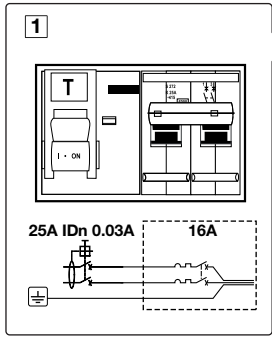

[mm]

**A****B****C****D****E****F****1****2****3**

2

2

3

4

13

14

15

16

1

2

3

4

|   | 1  | 2  | 3  | 4  |
|---|--|--|--|--|
| A diagram showing a hand hovering over a screen with a clock icon and the text "= < 30°".   | A green circular icon containing two white water droplets. | A green circular icon containing two white water droplets. | A green circular icon containing two white water droplets. | A green circular icon containing two white water droplets. |
| A diagram showing a hand hovering over a screen with a clock icon and the text "= < 12.in". | A green circular icon containing two white water droplets. |  |  |  |