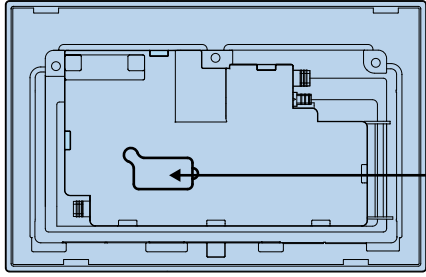

**Roca**

**EP2**

**A890102009**

|  |                   |
|--|-------------------|
|  | <b>A890090800</b> |
|  | <b>A890090020</b> |
|  | <b>A890090120</b> |
|  | <b>A890090000</b> |
|  | <b>A89009000K</b> |
|  | <b>A890090700</b> |
|  | <b>A890090100</b> |
|  | <b>A89009010K</b> |
|  | <b>A890090200</b> |

[mm]

**A****B****C****D****E****F****1****2****3**

2

2

3

4

13

14

15

16

1

2

3

4

|   | 1  | 2  | 3  | 4  |
|---|--|--|--|--|
| A diagram showing a hand hovering over a screen with a clock icon and the text "= < 30°".   | A green circular icon containing two white water droplets. | A green circular icon containing two white water droplets. | A green circular icon containing two white water droplets. | A green circular icon containing two white water droplets. |
| A diagram showing a hand hovering over a screen with a clock icon and the text "= < 12.in". | A green circular icon containing two white water droplets. |  |  |  |