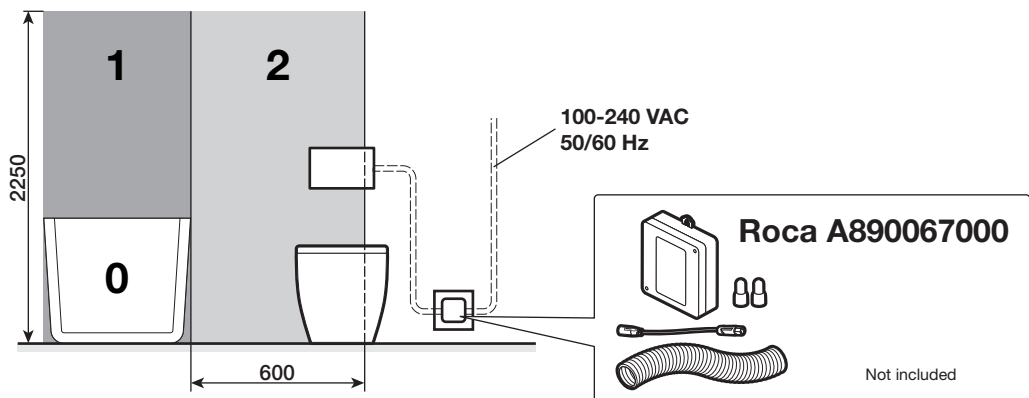

**Roca**

**EP2**

**A890102009**

|  |                   |
|--|-------------------|
|  | <b>A890090800</b> |
|  | <b>A890090020</b> |
|  | <b>A890090120</b> |
|  | <b>A890090000</b> |
|  | <b>A89009000K</b> |
|  | <b>A890090700</b> |
|  | <b>A890090100</b> |
|  | <b>A89009010K</b> |
|  | <b>A890090200</b> |

[mm]

**A****B****C****D****E****F****1****2****3**

2

2

3

4

13

14

15

16

1

2

3

4

|   | 1  | 2  | 3  | 4  |
|---|--|--|--|--|
| A diagram showing a hand hovering over a screen with a clock icon and the text "= < 30°".   | A green circular icon containing two white water droplets. | A green circular icon containing two white water droplets. | A green circular icon containing two white water droplets. | A green circular icon containing two white water droplets. |
| A diagram showing a hand hovering over a screen with a clock icon and the text "= < 12.in". | A green circular icon containing two white water droplets. |  |  |  |