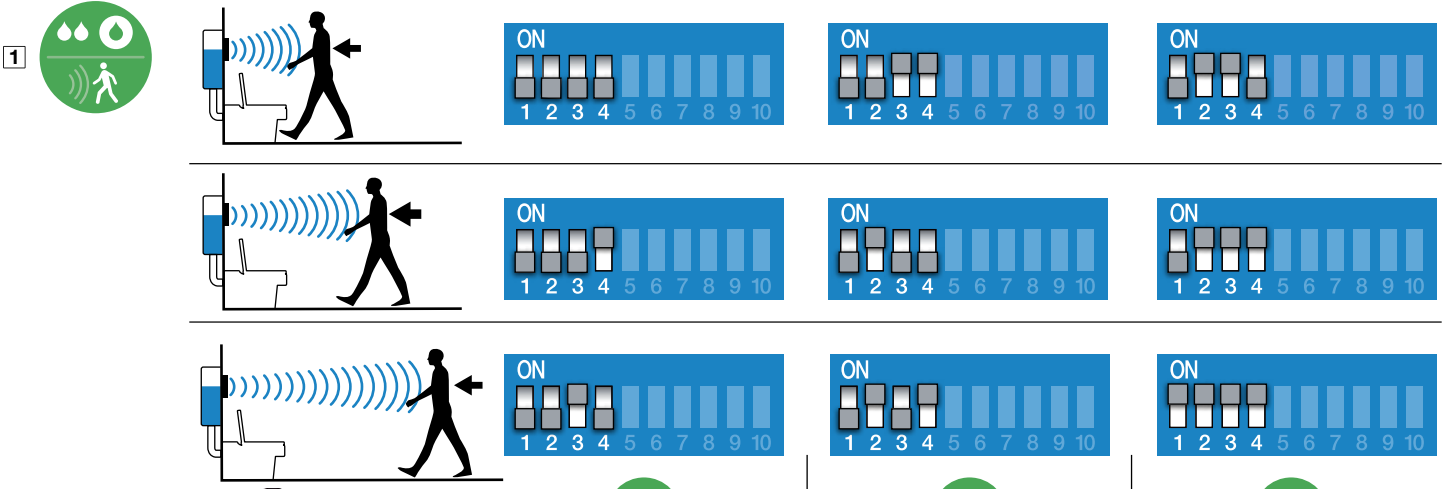

**Roca**

**EP2**

**A890102009**

|  |                   |
|--|-------------------|
|  | <b>A890090800</b> |
|  | <b>A890090020</b> |
|  | <b>A890090120</b> |
|  | <b>A890090000</b> |
|  | <b>A89009000K</b> |
|  | <b>A890090700</b> |
|  | <b>A890090100</b> |
|  | <b>A89009010K</b> |
|  | <b>A890090200</b> |

[mm]

**A****B****C****D****E****F****1****2****3**

2

2

3

4

13

14

15

16

1

2

3

4

|   | 1  | 2  | 3  | 4  |
|---|--|--|--|--|
| A diagram showing a hand hovering over a screen with a clock icon and the text "= < 30°".   | A green circular icon containing two white water droplets. | A green circular icon containing two white water droplets. | A green circular icon containing two white water droplets. | A green circular icon containing two white water droplets. |
| A diagram showing a hand hovering over a screen with a clock icon and the text "= < 12.in". | A green circular icon containing two white water droplets. |  |  |  |