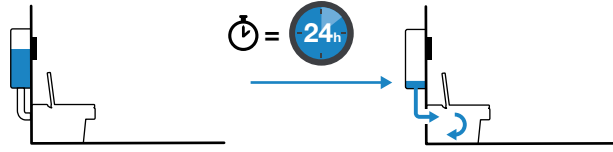

[mm]

**A****B****C****D****E****F****1****2****3**

2

2

3

4

13

14

15

16

1

2

3

4

|   | 1  | 2  | 3  | 4  |
|---|--|--|--|--|
| A diagram showing a hand hovering over a screen with a clock icon and the text "= < 30°".   | A green circular icon containing two white water droplets. | A green circular icon containing two white water droplets. | A green circular icon containing two white water droplets. | A green circular icon containing two white water droplets. |
| A diagram showing a hand hovering over a screen with a clock icon and the text "= < 12.in". | A green circular icon containing two white water droplets. |  |  |  |