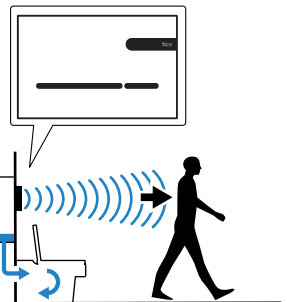

15

16

1

2

3

4

|   | 1  | 2  | 3  | 4  |
|---|--|--|--|--|
| A diagram showing a hand hovering over a screen with a clock icon and the text "= < 30°".   | A green circular icon containing two white water droplets. | A green circular icon containing two white water droplets. | A green circular icon containing two white water droplets. | A green circular icon containing two white water droplets. |
| A diagram showing a hand hovering over a screen with a clock icon and the text "= < 12.in". | A green circular icon containing two white water droplets. |  |  |  |